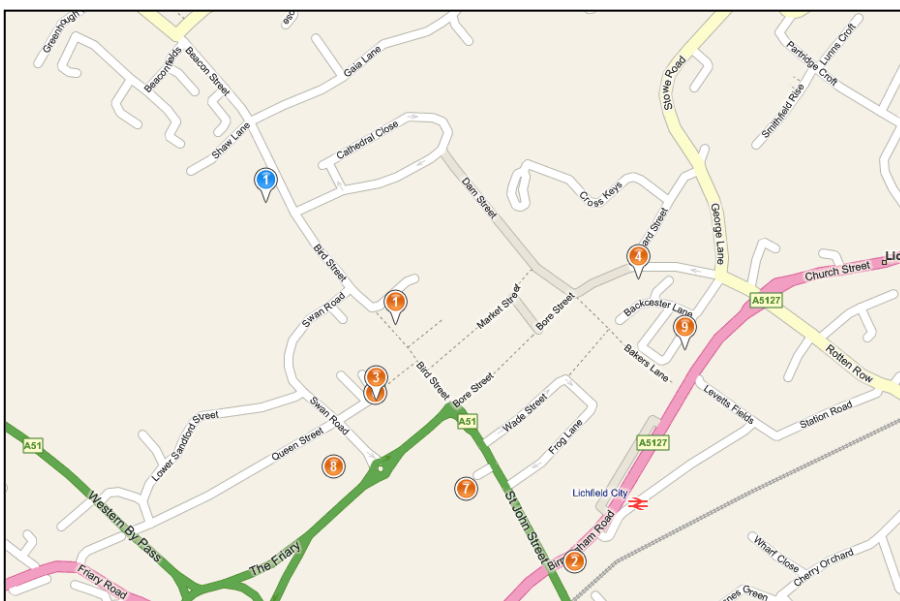

# Location of Lichfield Cathedral School in The Close plus car parking

Lichfield Cathedral School  
The Palace  
The Close  
Lichfield  
WS13 7LH

Reception: 01543 306170

Fax: 01543 306176

thepalace@lichfieldcathedralschool.com

**There is no parking available at the Lichfield site.** Please do not park in The Close – wardens are extremely vigilant!

As you can see from the map below, there are several public car parks in central Lichfield. We recommend you use either of the car parks labelled as **1 The Angel Croft Hotel** (just opposite the entrance to The Close) or **2 Bird Street car park** (also known locally as the Woolworths car park).