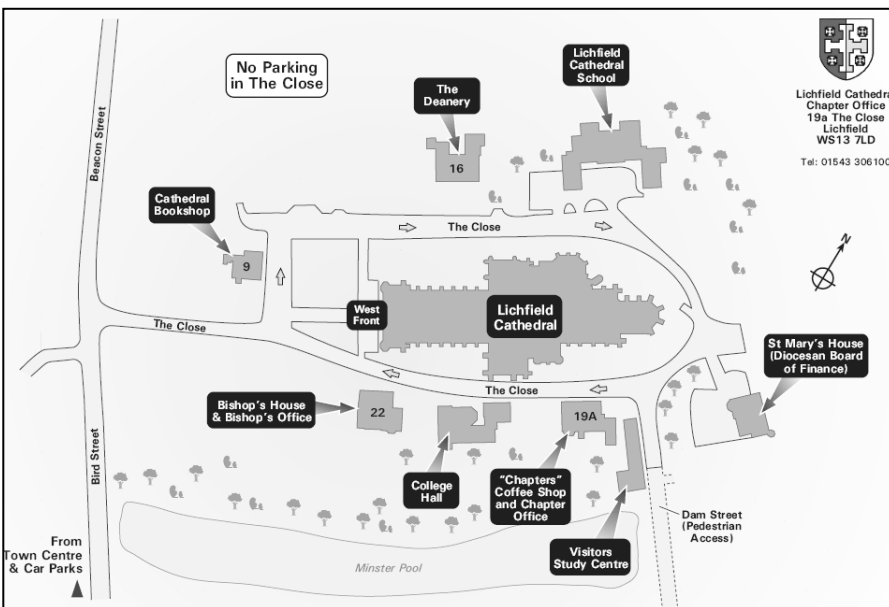

# Location of Lichfield Cathedral School in The Close plus car parking

Lichfield Cathedral School  
The Palace  
The Close  
Lichfield  
WS13 7LH

Reception: 01543 306170

Fax: 01543 306176

thepalace@lichfieldcathedralschool.com

**There is no parking available at the Lichfield site.** Please do not park in The Close – wardens are extremely vigilant!

As you can see from the map below, there are several public car parks in central Lichfield. We recommend you use either of the car parks labelled as **1 The Angel Croft Hotel** (just opposite the entrance to The Close) or **2 Bird Street car park** (also known locally as the Woolworths car park).